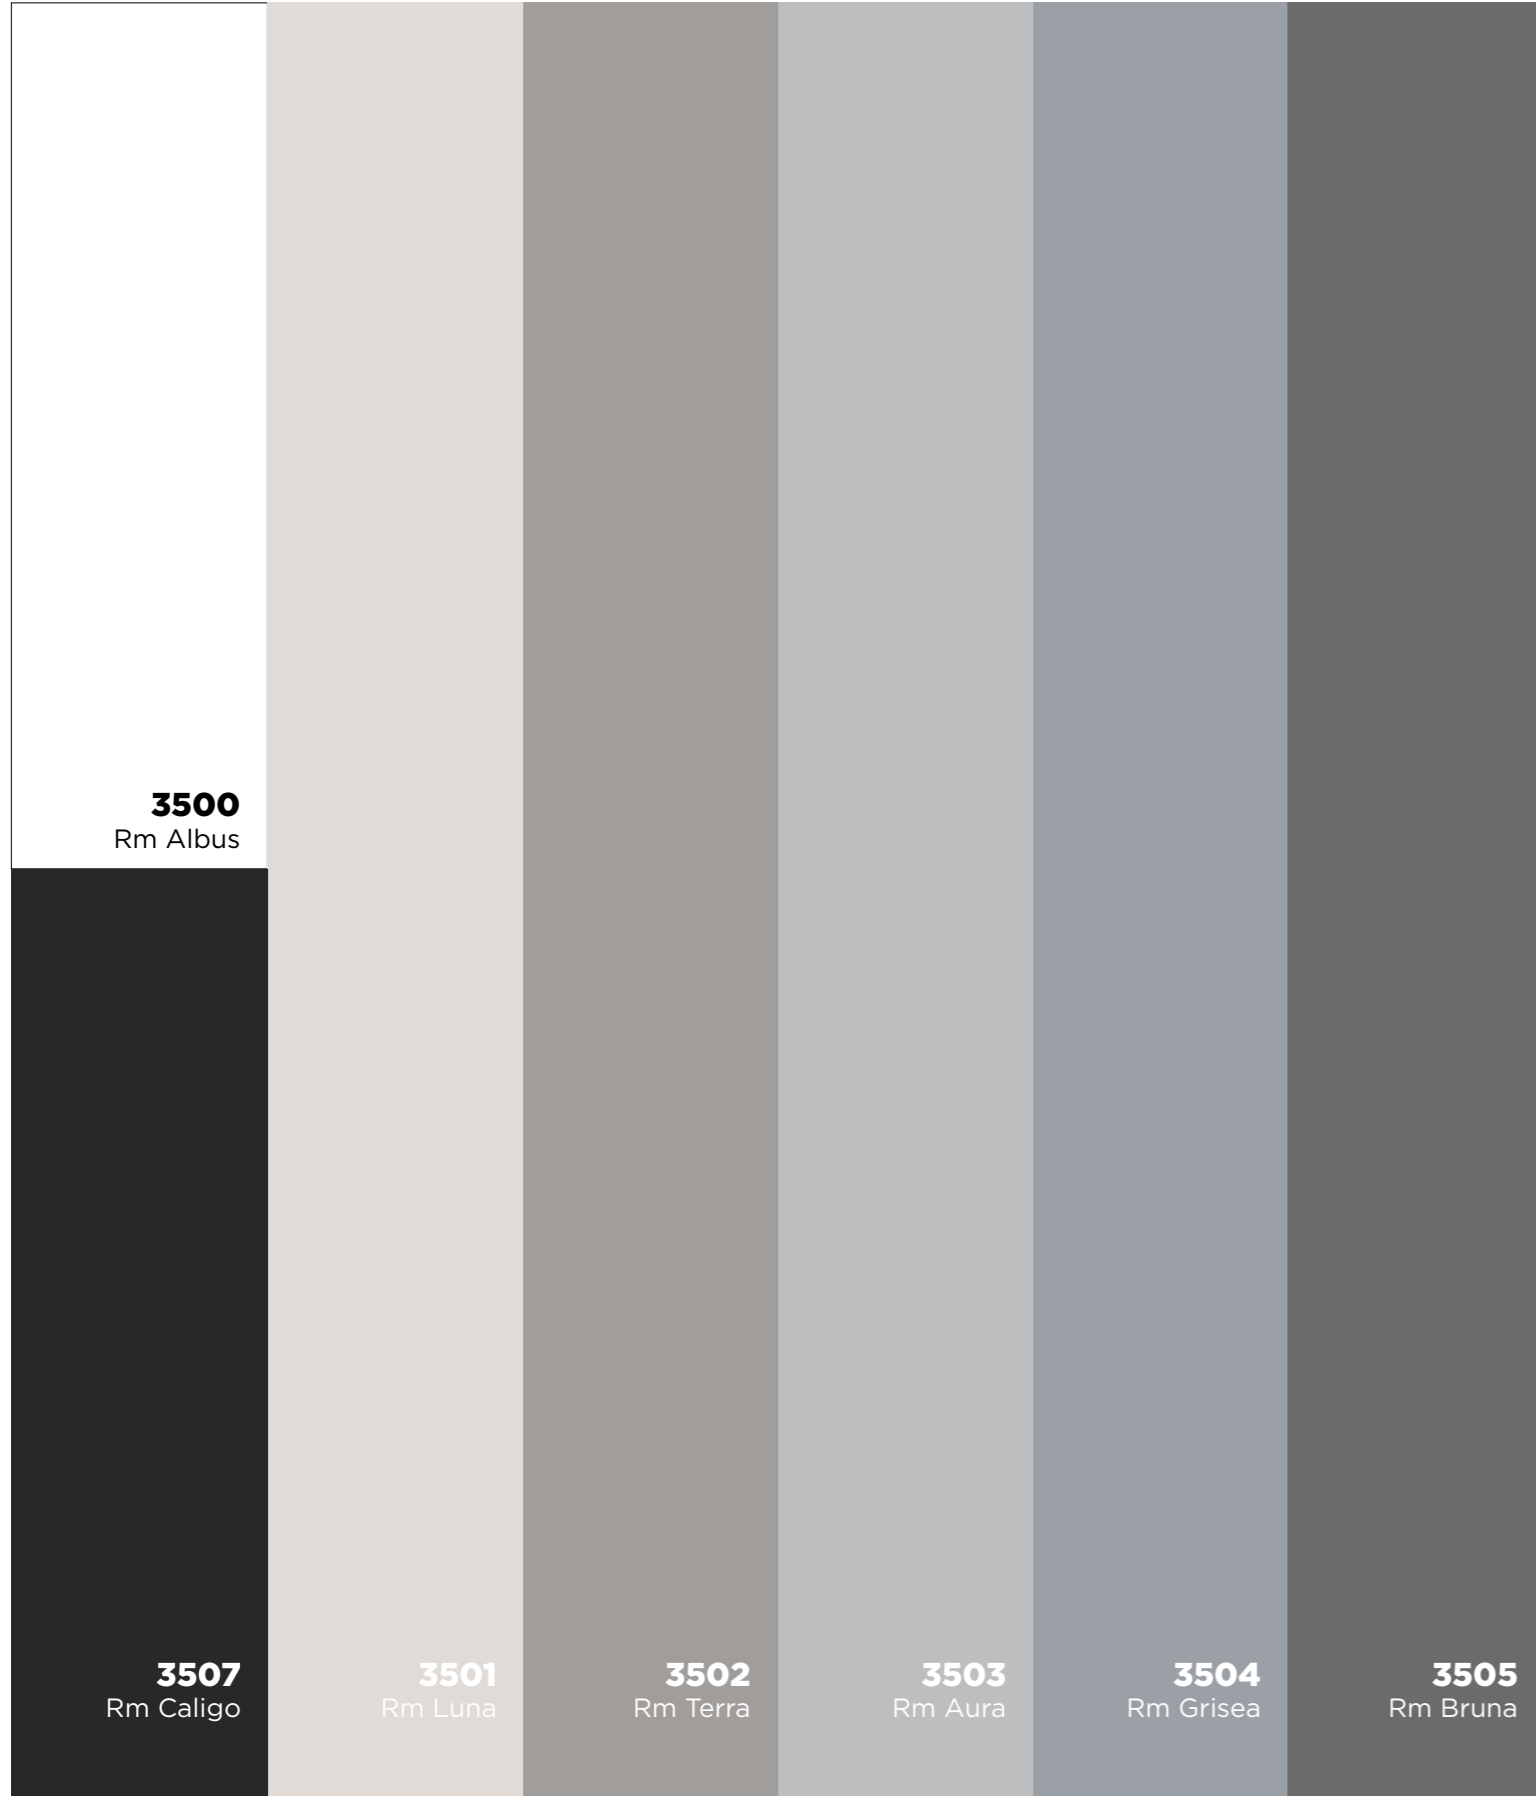

There may be color differences in printed catalog. It is important to check the colors from physical color chart while ordering.
Katalog baskısında ton farklılıkları olabilir. Siparişinizi oluştururken fiili kartela üzerinden renk değerlendirmesi yapmanız önem arz etmektedir.